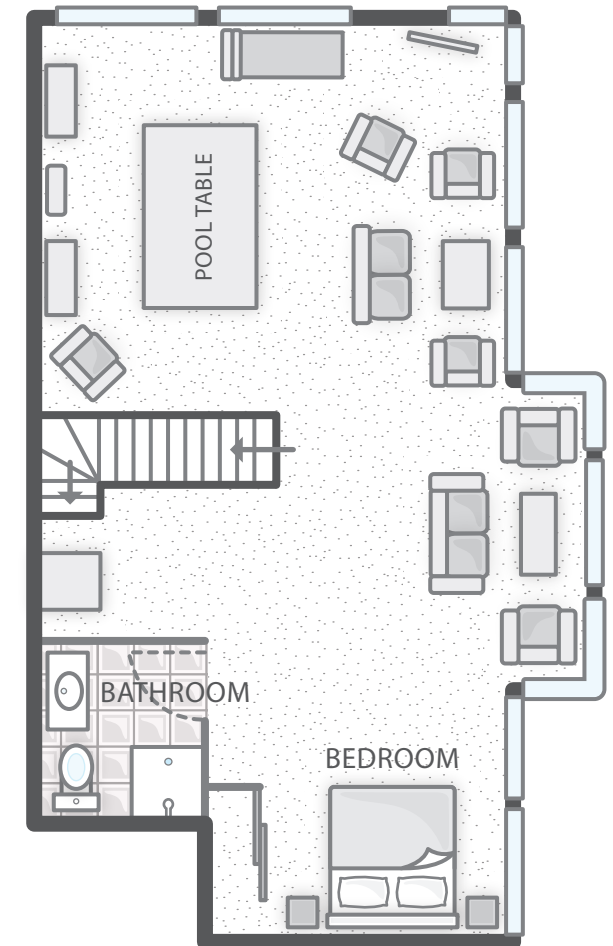

DOCKSIDE PENTHOUSE 4 BEDROOM

LOWER LEVEL

SULLIVANS COVE APARTMENTS

LUXURY AROUND HOBART'S WATERFRONT

UPPER LEVEL