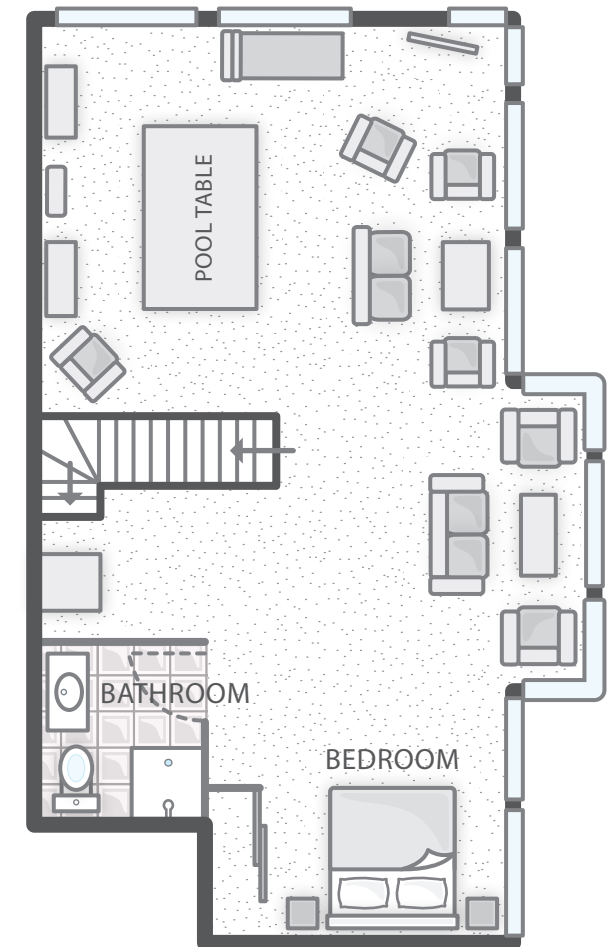

DOCKSIDE PENTHOUSE 4 BEDROOM

LOWER LEVEL

SULLIVANS COVE APARTMENTS

LUXURY AROUND HOBART'S WATERFRONT

UPPER LEVEL