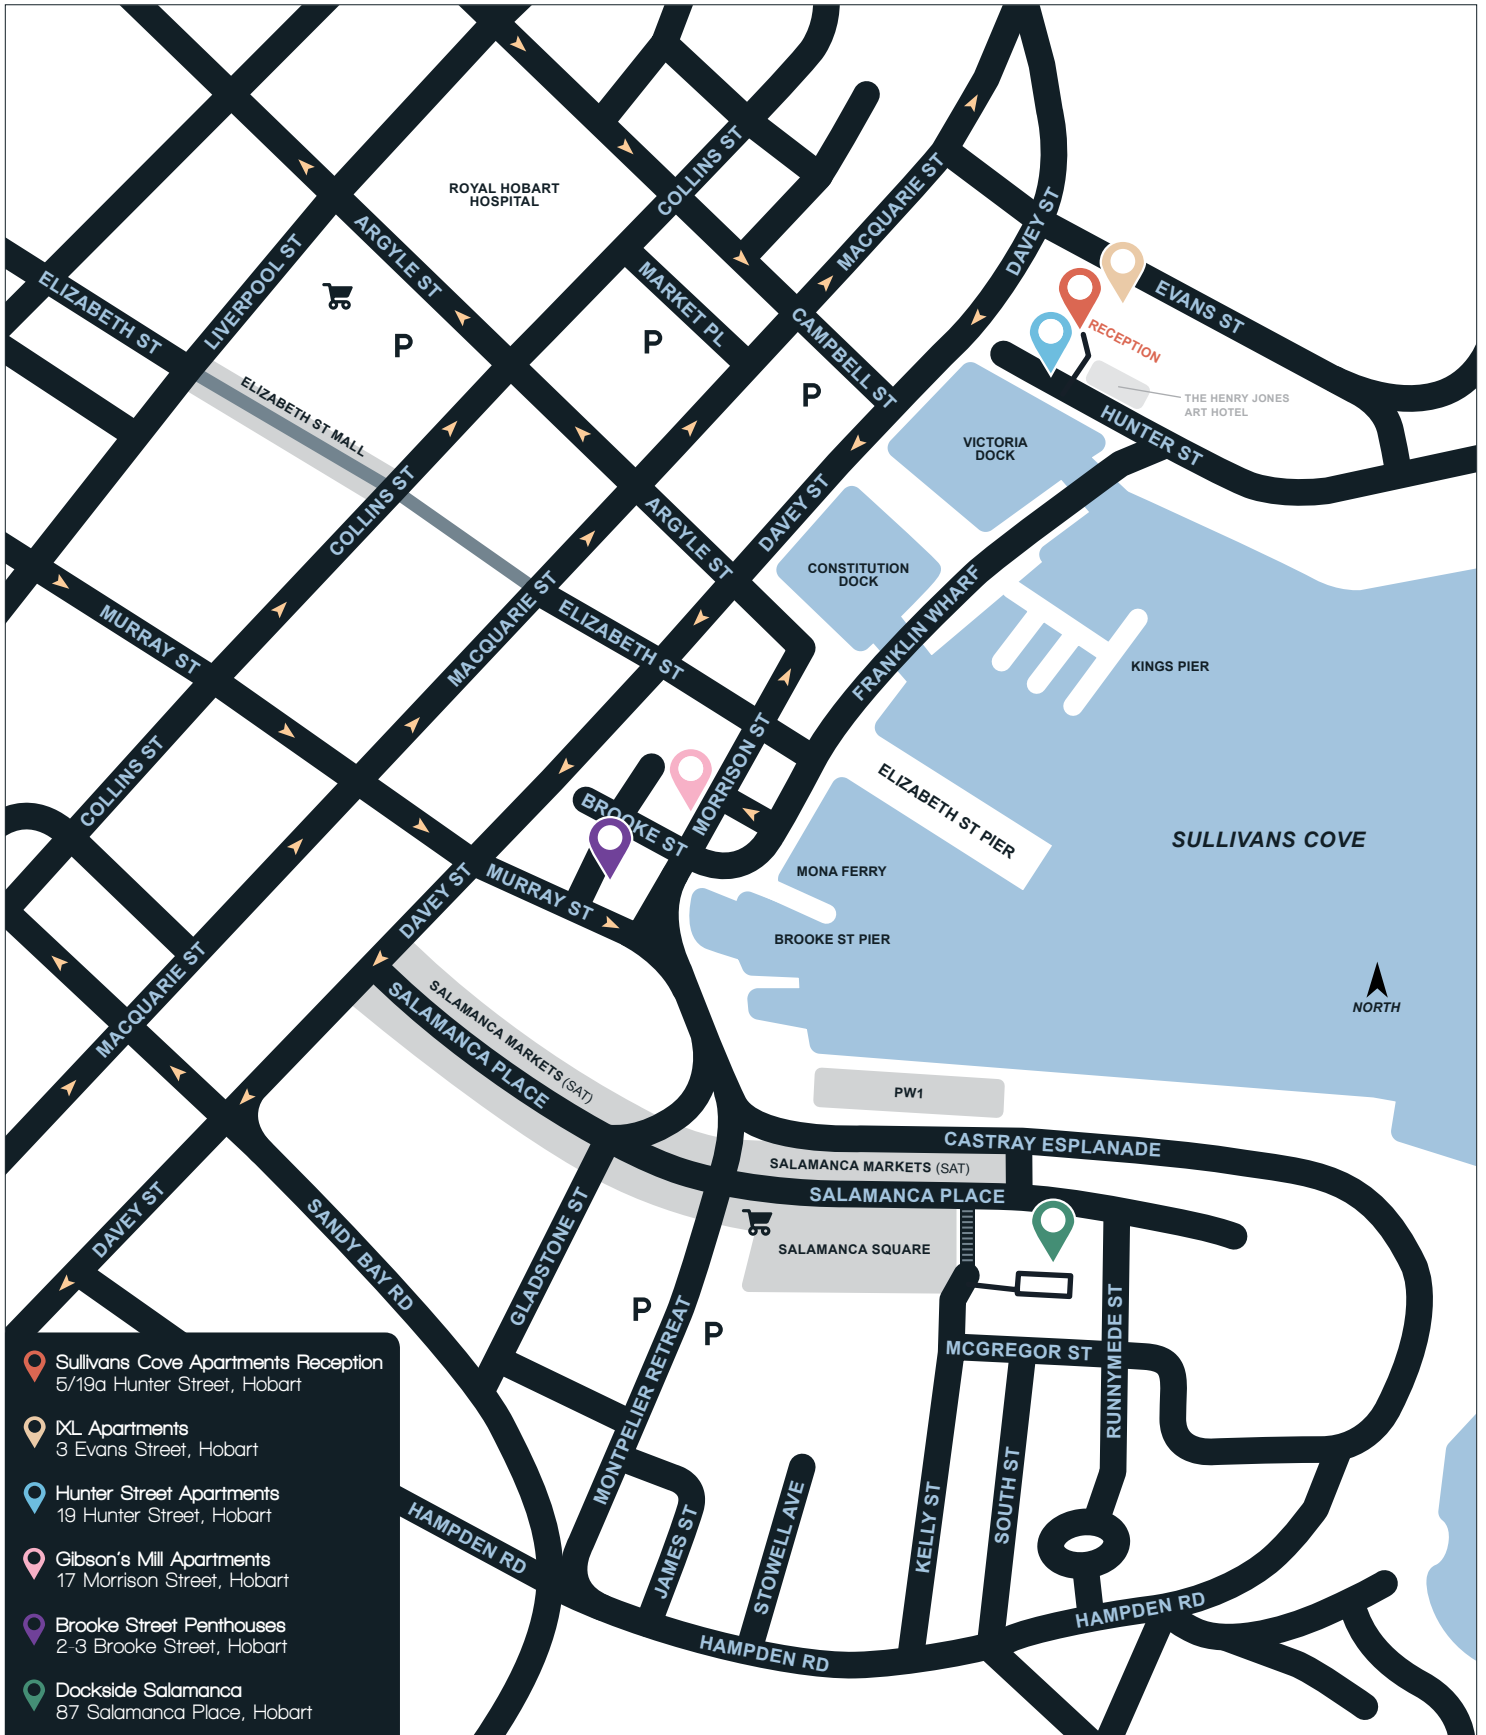

PRECINCT MAP

SULLIVANS COVE APARTMENTS

-  Sullivans Cove Apartments Reception
5/19a Hunter Street, Hobart
-  IXL Apartments
3 Evans Street, Hobart
-  Hunter Street Apartments
19 Hunter Street, Hobart
-  Gibson's Mill Apartments
17 Morrison Street, Hobart
-  Brooke Street Penthouses
2-3 Brooke Street, Hobart
-  Dockside Salamanca
87 Salamanca Place, Hobart