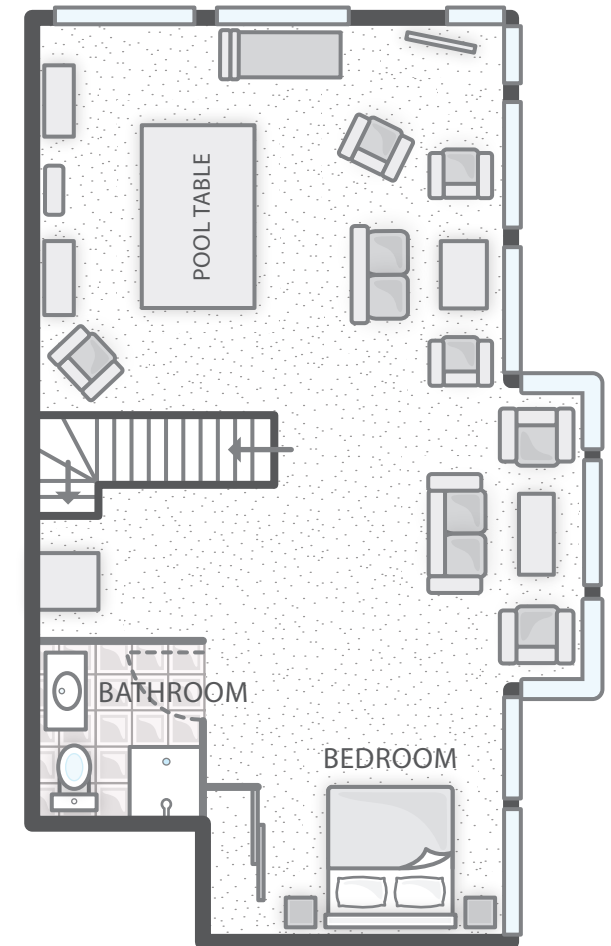

DOCKSIDE PENTHOUSE 4 BEDROOM

LOWER LEVEL

SULLIVANS COVE APARTMENTS

LUXURY AROUND HOBART'S WATERFRONT

UPPER LEVEL