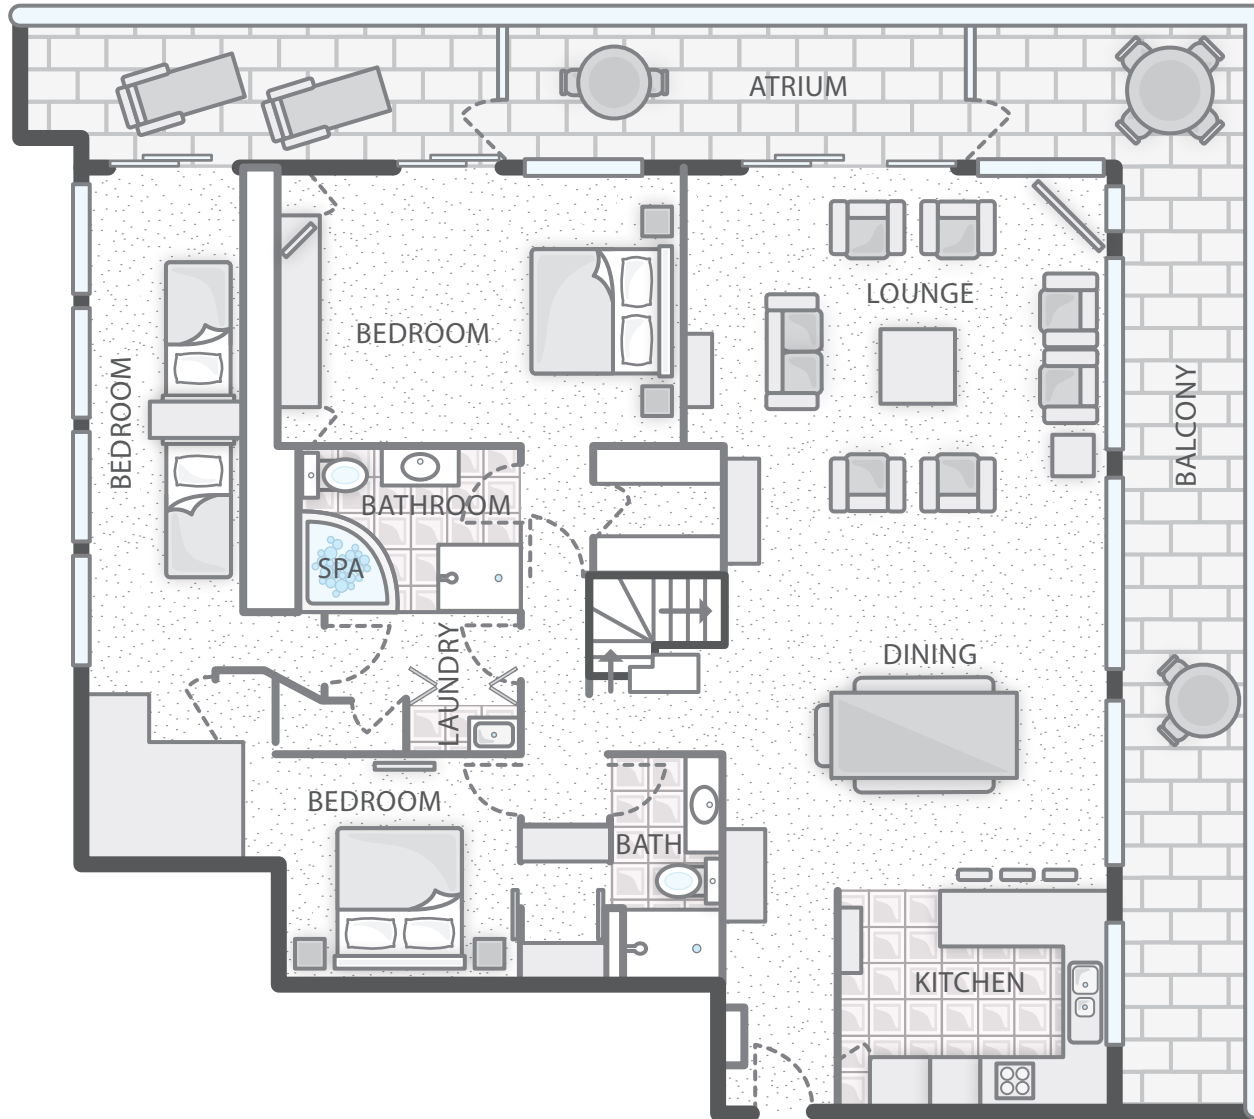

DOCKSIDE PENTHOUSE 4 BEDROOM

LOWER LEVEL

SULLIVANS COVE APARTMENTS

LUXURY AROUND HOBART'S WATERFRONT

UPPER LEVEL